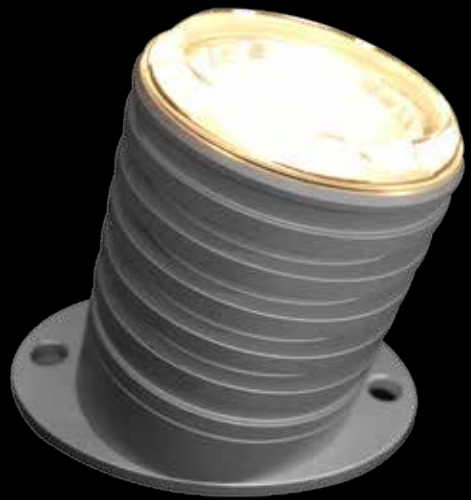

# DECK – SPREADER – INTERIOR LIGHTS

---

Waterproof, rugged, minimalistic, iconic design are the common denominators for the Lopolight range of lights for illumination. All the lights are potted out with epoxy/polyurethane and are vibration proof in addition to the IP68 water proofing.

## THE LOW PROFILE SERIES

---

2 basic shapes – surface or flush mount. These extremely low profile lights are emitting light so they for some versions challenge the light output of a 20W Halogen lamp – whilst only consuming 2,4W. All lights in this series are dimmable.

## THE PERFECT SPREADER LIGHT

---

6 Watt white high intensity LED light that can be focused to 74°, 36°, 26° or even 6° light beam angles, perfect for up and down lighting mast application. The 10° multi adjustable wedge, supplied with the light ensures a simple and effective installation on all masts. The reflectors can be changed even after installation. Easy and hugely effective.

The light is also available in a flush mount version for in-boom or in-spreader mounting