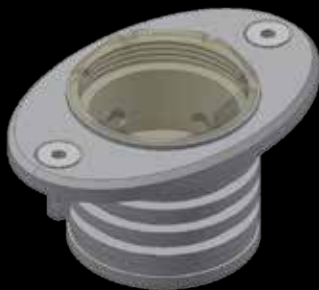

## THE LOW PROFILE SERIES

---

2 basic shapes – surface or flush mount. These extremely low profile lights are emitting light so they for some versions challenge the light output of a 20W Halogen lamp – whilst only consuming 2,4W. All lights in this series are dimmable.

## THE PERFECT SPREADER LIGHT

---

6 Watt white high intensity LED light that can be focused to 74°, 36°, 26° or even 6° light beam angles, perfect for up and down lighting mast application. The 10° multi adjustable wedge, supplied with the light ensures a simple and effective installation on all masts. The reflectors can be changed even after installation. Easy and hugely effective.

The light is also available in a flush mount version for in-boom or in-spreader mounting

## THE ULTIMATIVE SPREADER LIGHT

---

Built for the largest and most demanding applications this 30W LED is extremely intense. Each of the 3 LED clusters can be individually configured to 74°, 36°, 26° or even 6° light beam (see picture).